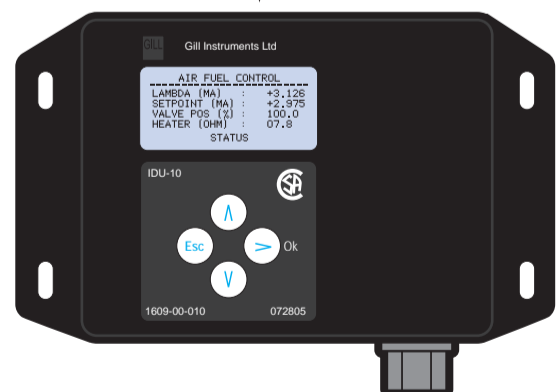

**AF120  
Air/Fuel Ratio Controller**

9-30 VDC

Fuel Bypass Valve

3-Way Catalytic Converter  
(Stoichiometric)

Wide Band Heated  
Oxygen Sensor

Fuel IN

Secondary  
Regulator

Carburettor

Governor

IDU10 Display Unit

or

PC

Engine